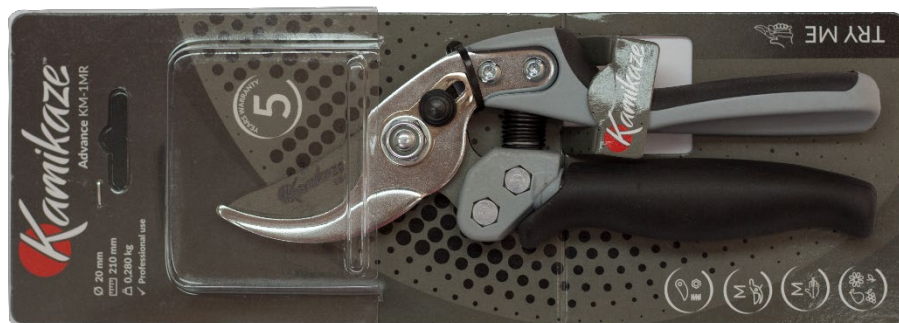

TECHNICAL-COMMERCIAL PRODUCT SHEET

Description

KM1M-R

Ref. W-38

Definition:

Manual pruning scissors, with rotating handle, for universal and professional use, for viticulture and fruit growing.

Tariff heading: 82015000

EAN: 8435128289167

Product photo

KM1M-R pruner

Patented Design

Product parts

	Net weight	0,6 lb
	Gross weight	0,8 lb
	Handle material	Polyamide with fiber and polyamide with fiber plus elastomer
	Color	gray and black
KM1M-R pruner	Type of use	Professional
	blade steel	SK5 hardened steel
	Scissor length	8,27"
	Maximum cut in green wood	0,8"
	Mango	Medium
	Sheet	Median